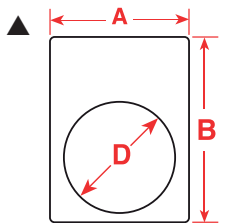

Distribuidor:
Tel.: 93 588 36 52
baroig@baroig.com
Rubí - Barcelona

www.baroig.com

Ribbon to be used

Order Ref.	Description	Colour	Order Ref.	Description	Colour
055726	R-4400B 60 mm x 300 m /O	Blue	035264	R-4407W 110 mm x 300 m /O	Black
055730	R-4400G 60 mm x 300 m /O	Green	055752	R-6000 60 mm x 300 m /O	White
055728	R-4400R 60 mm x 300 m /O	Red	055753	R-6002 83 mm x 300 m /O	White
055727	R-4402B 83 mm x 300 m /O	Blue	055265	R-6004 130 mm x 300 m /O	White
055729	R-4402G 83 mm x 300 m /O	Green	055754	R-6006 40 mm x 300 m /O	White
055731	R-4402R 83 mm x 300 m /O	Red	013915	R-6007 110 mm x 300 m /O	White
035266	R-4402W 83 mm x 300 m /O	White	055264	R-6008 174 mm x 300 m /O	White
035260	R-4404W 130 mm x 300 m /O	White			

On request EPREP labels are also available on sheets from 400 mm up to 1000 mm.