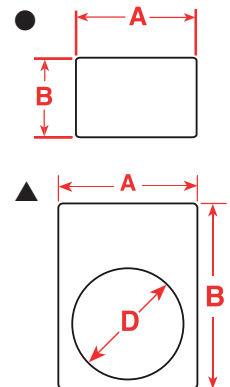

EPREP labels for the TLS Thermal Labelling Systems are available in rolls of 100, 125, 150, 250 or 500.